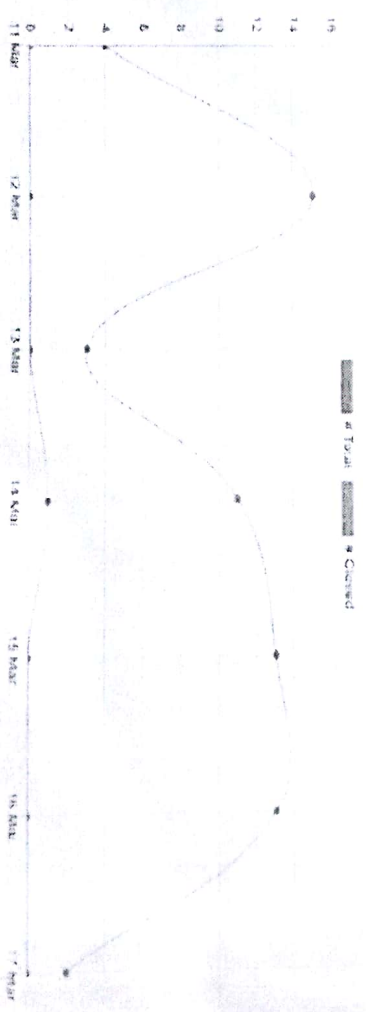

Smart Bin!
 Welcome Admin

- Dashboard
- Vehicles
- RFID Reading
- Bin Level: 25
- Reports
- Attendance
- Alert
- Mobile App Login
- Settings
- Master

Bin Collection Total Bins - 1950

Volume Sensor Total Sensors - 515

Bin Alerts Total - 4

Complaint Status As On Date

Total Complaints - 4750

Weekly Complaint Status

Today's Beat Status

Today's Complaint Status

Show All

95%